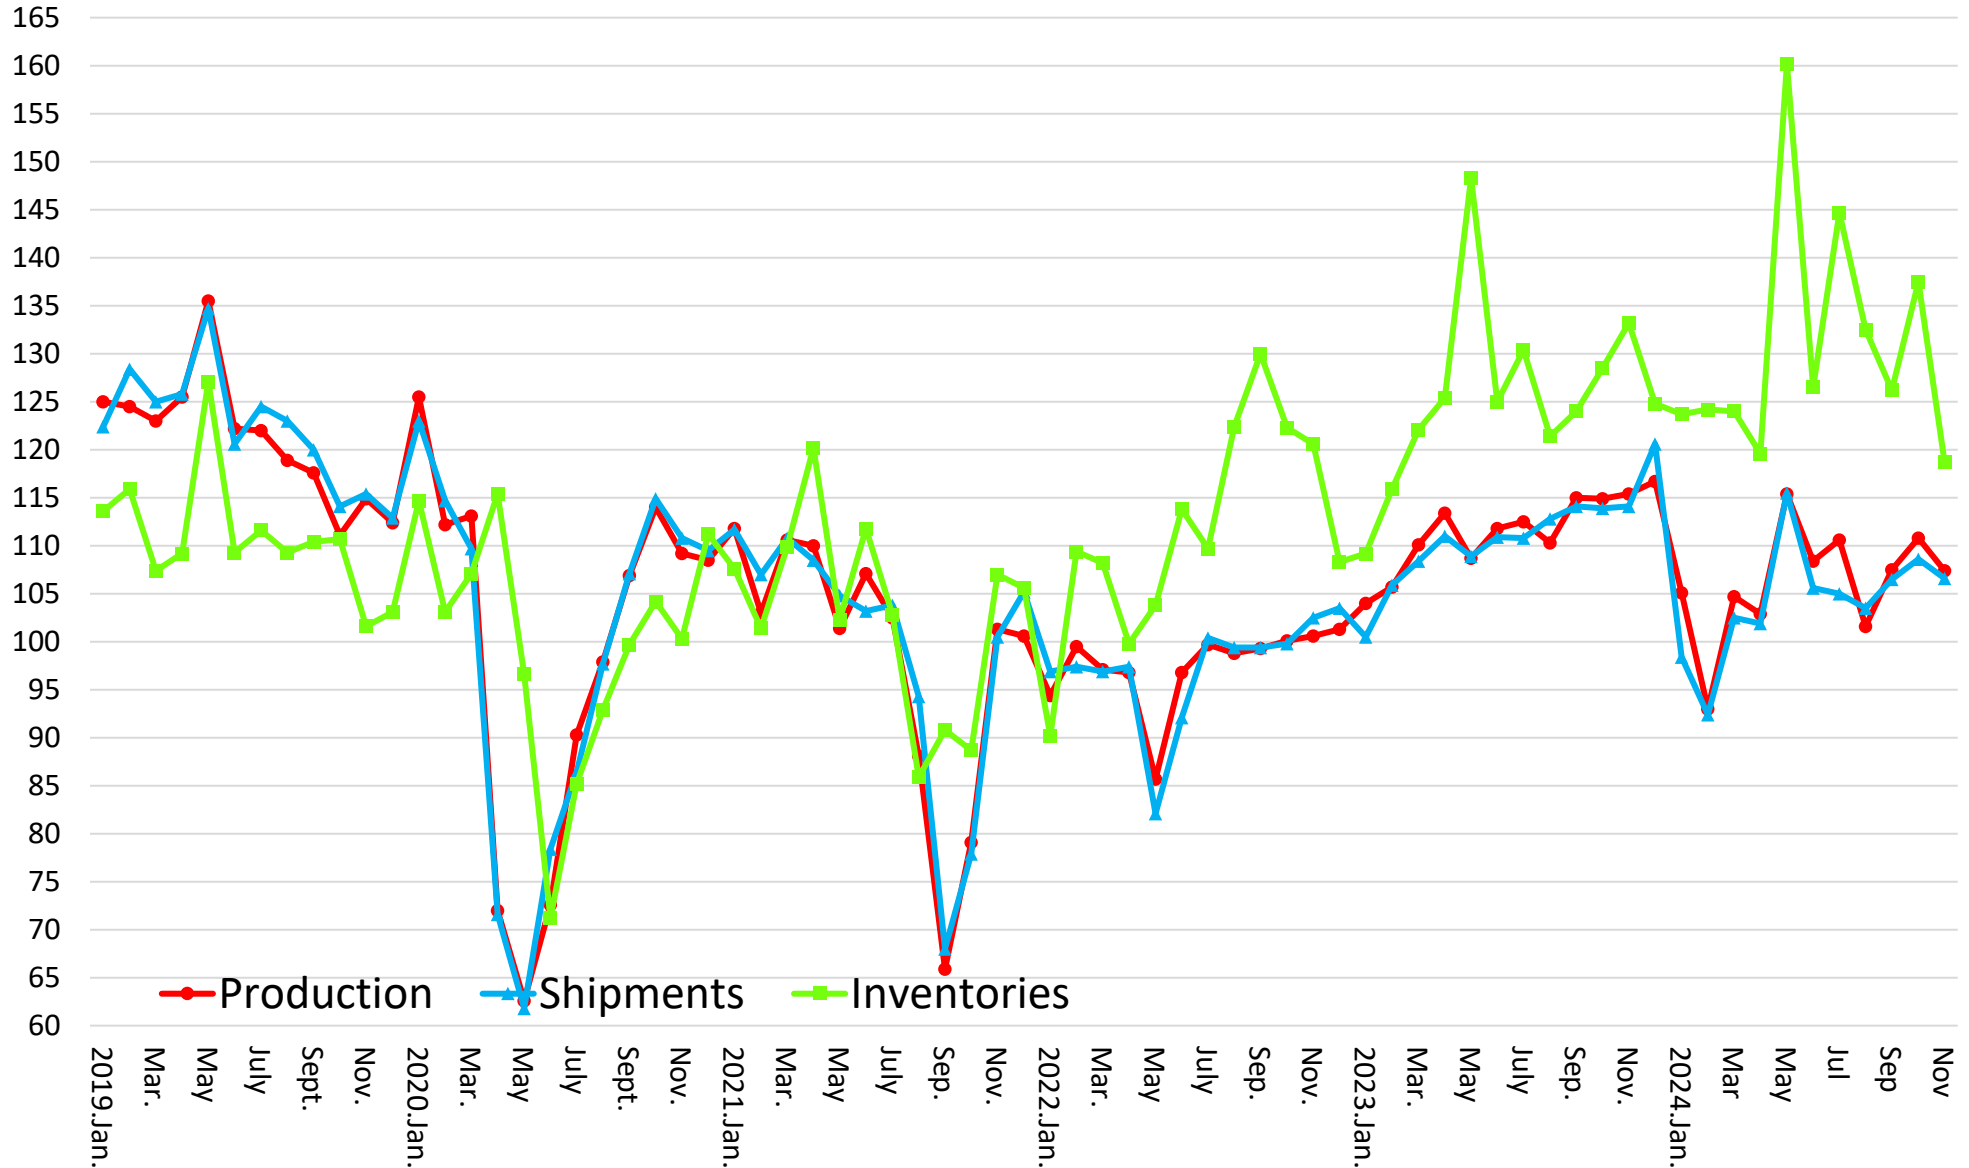

Production/Shipping/Inventory Index (Transport equipment)

(Source : Minister of Economy, Trade and Industry Indices of Industrial Production index,2020= 100)