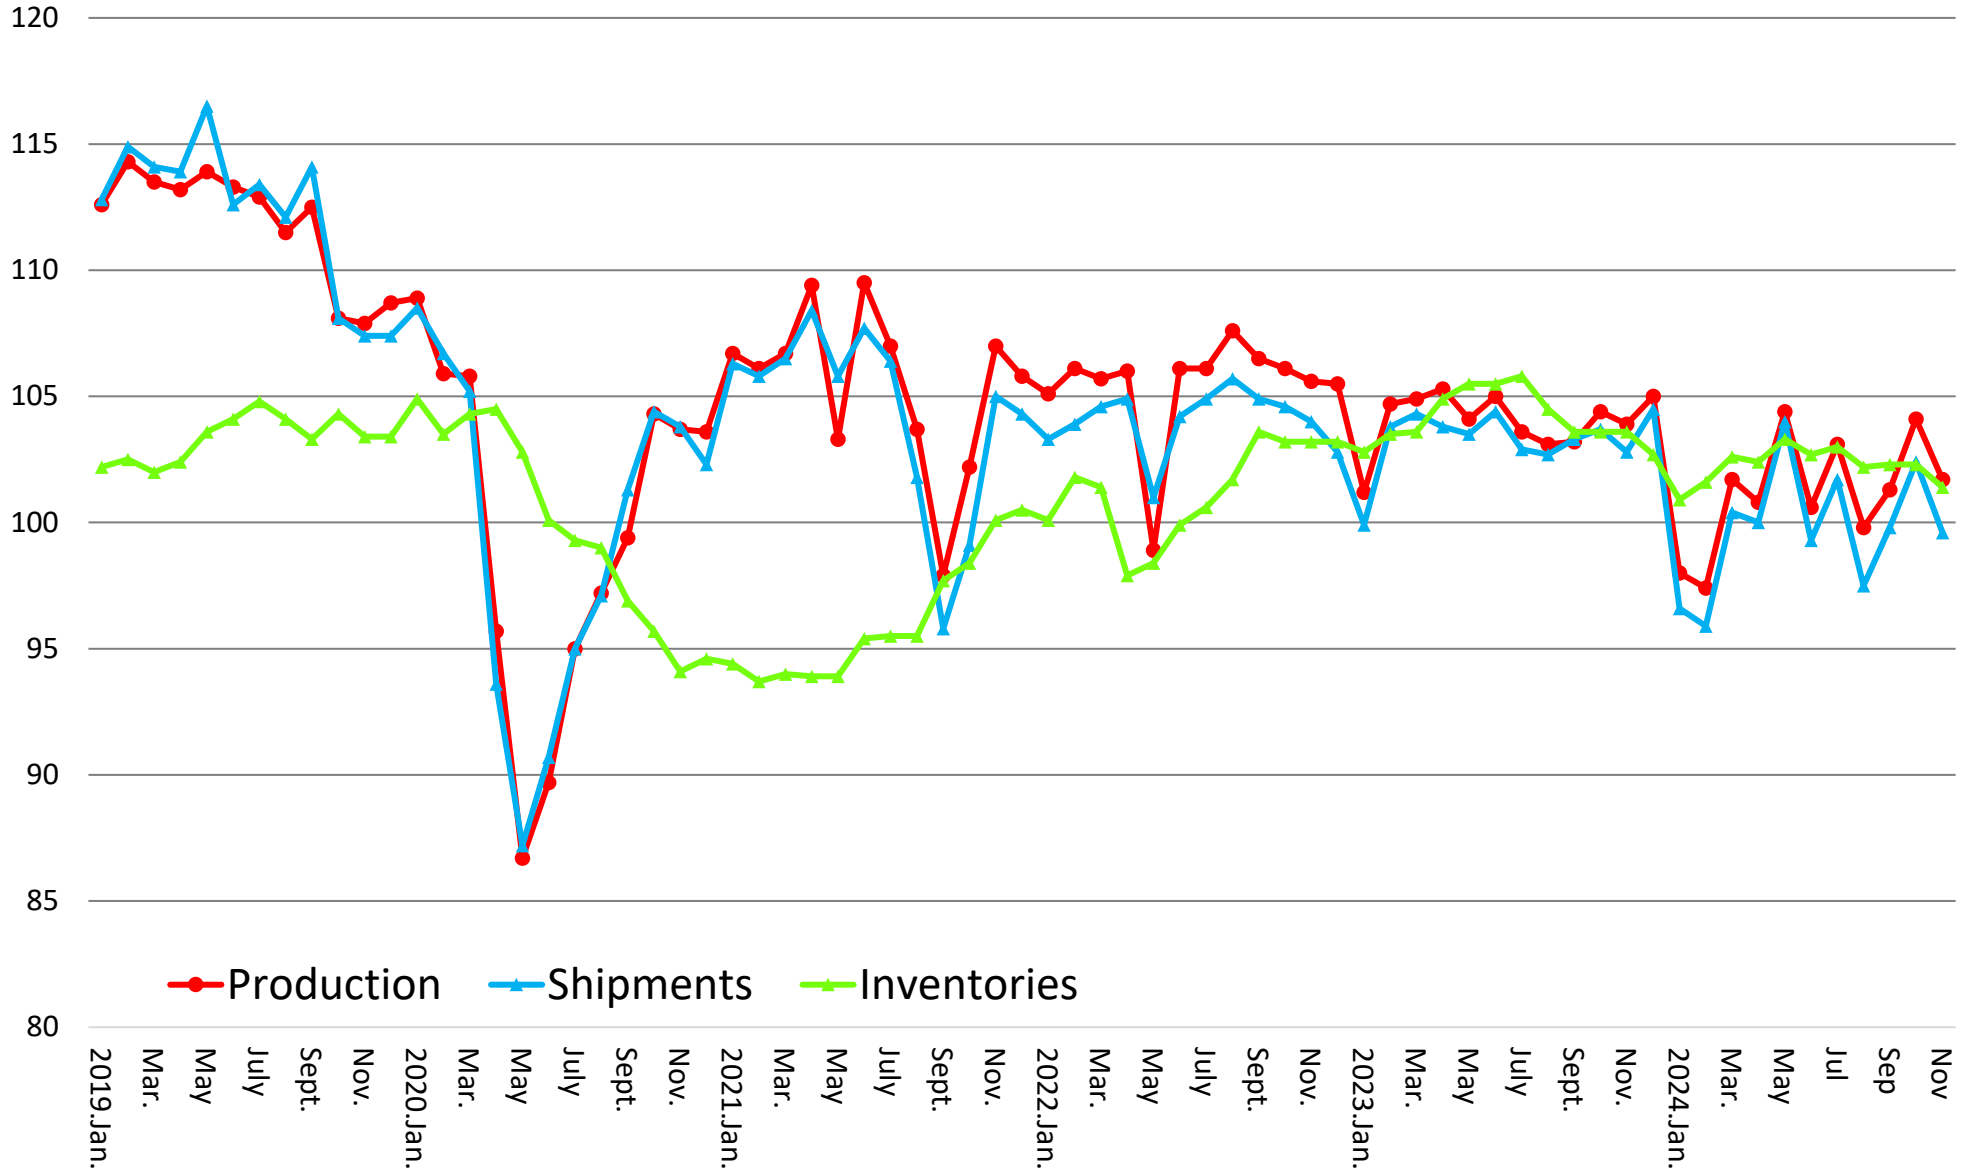

# Production/Shipping/Inventory Index (Manufacturing)

(Source : Minister of Economy, Trade and Industry Indices of Industrial Production index,2020= 100)

# Production/Shipping/Inventory Index (Chemicals excl. Medicine)

(Source : Minister of Economy, Trade and Industry Indices of Industrial Production index,2020= 100)