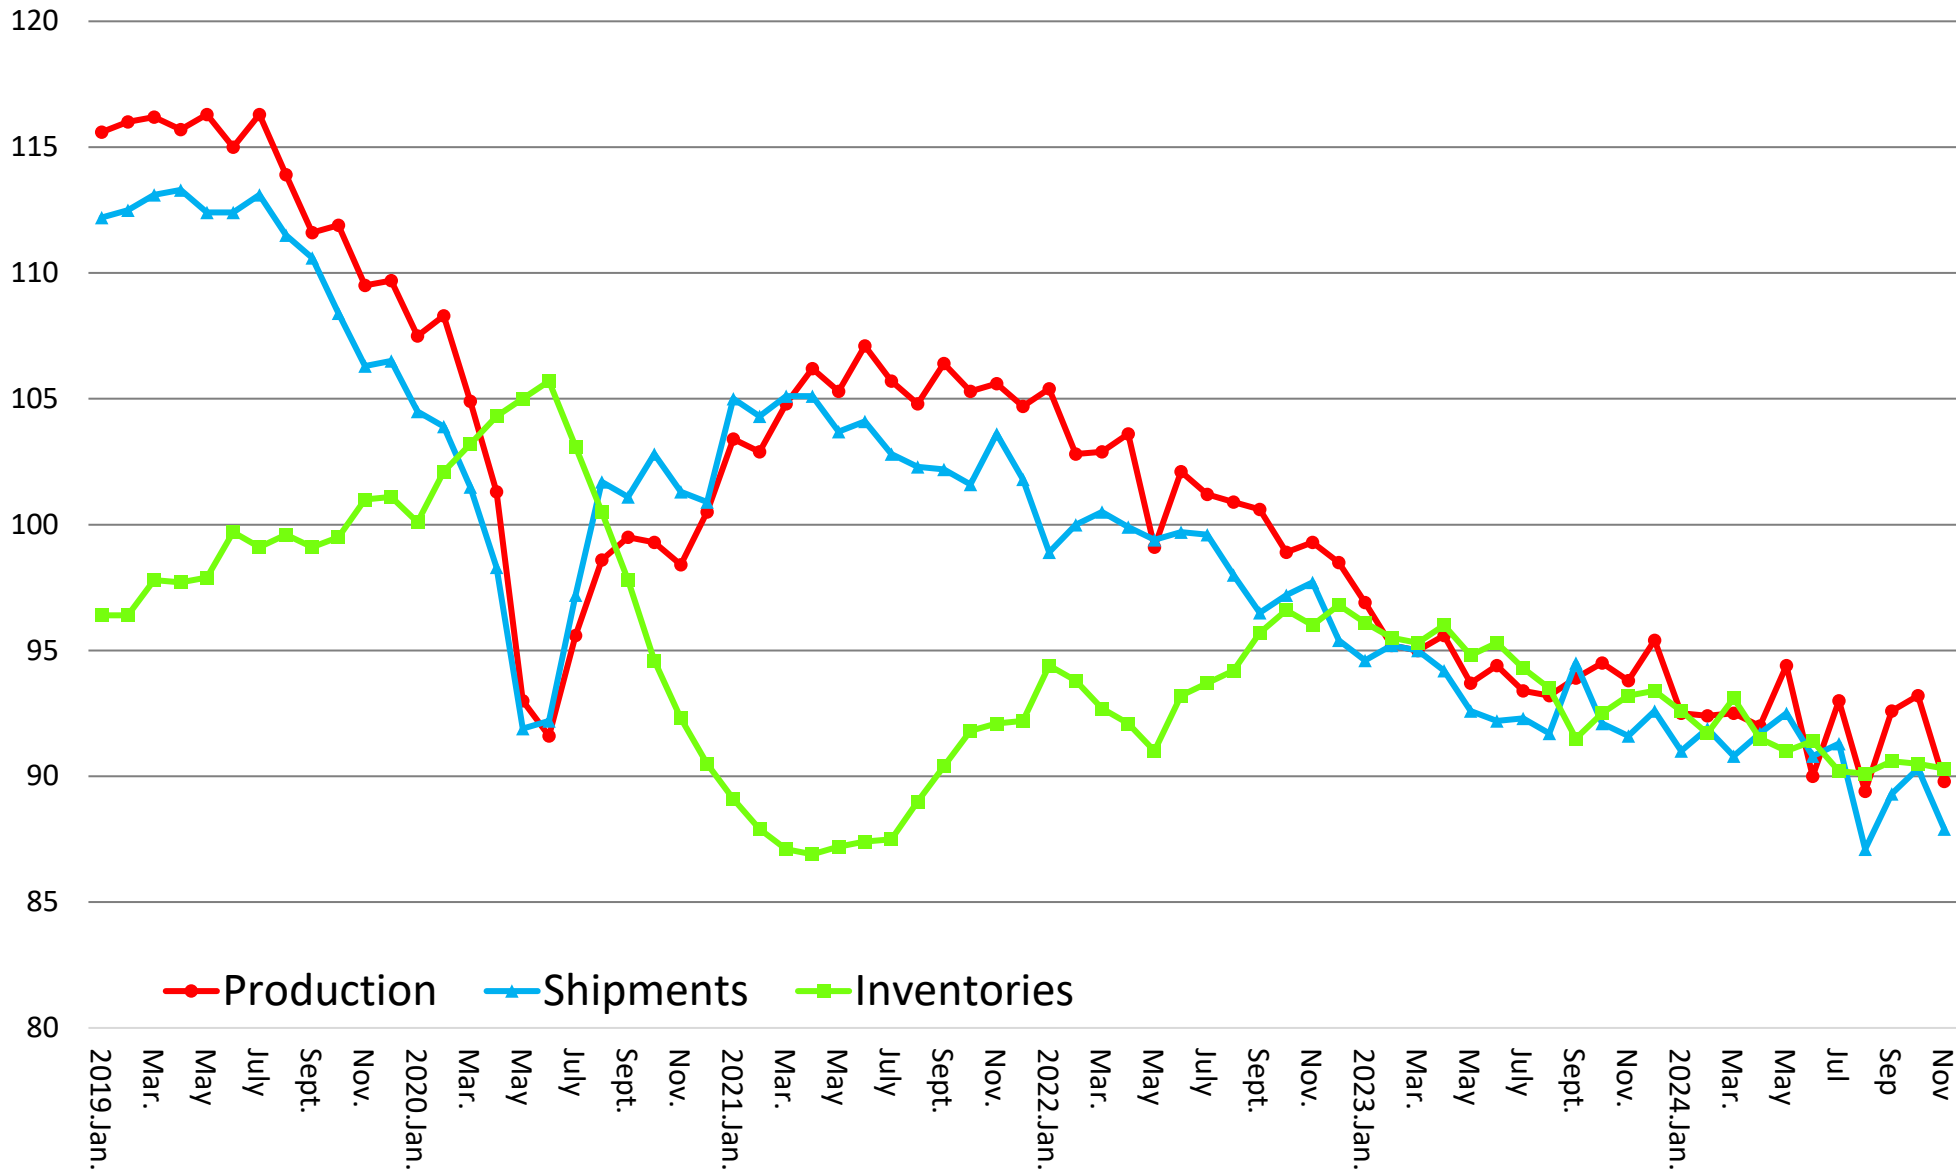

# Production/Shipping/Inventory Index (Manufacturing)

(Source : Minister of Economy, Trade and Industry Indices of Industrial Production index,2020= 100)

# Production/Shipping/Inventory Index (Chemicals excl. Medicine)

(Source : Minister of Economy, Trade and Industry Indices of Industrial Production index,2020= 100)