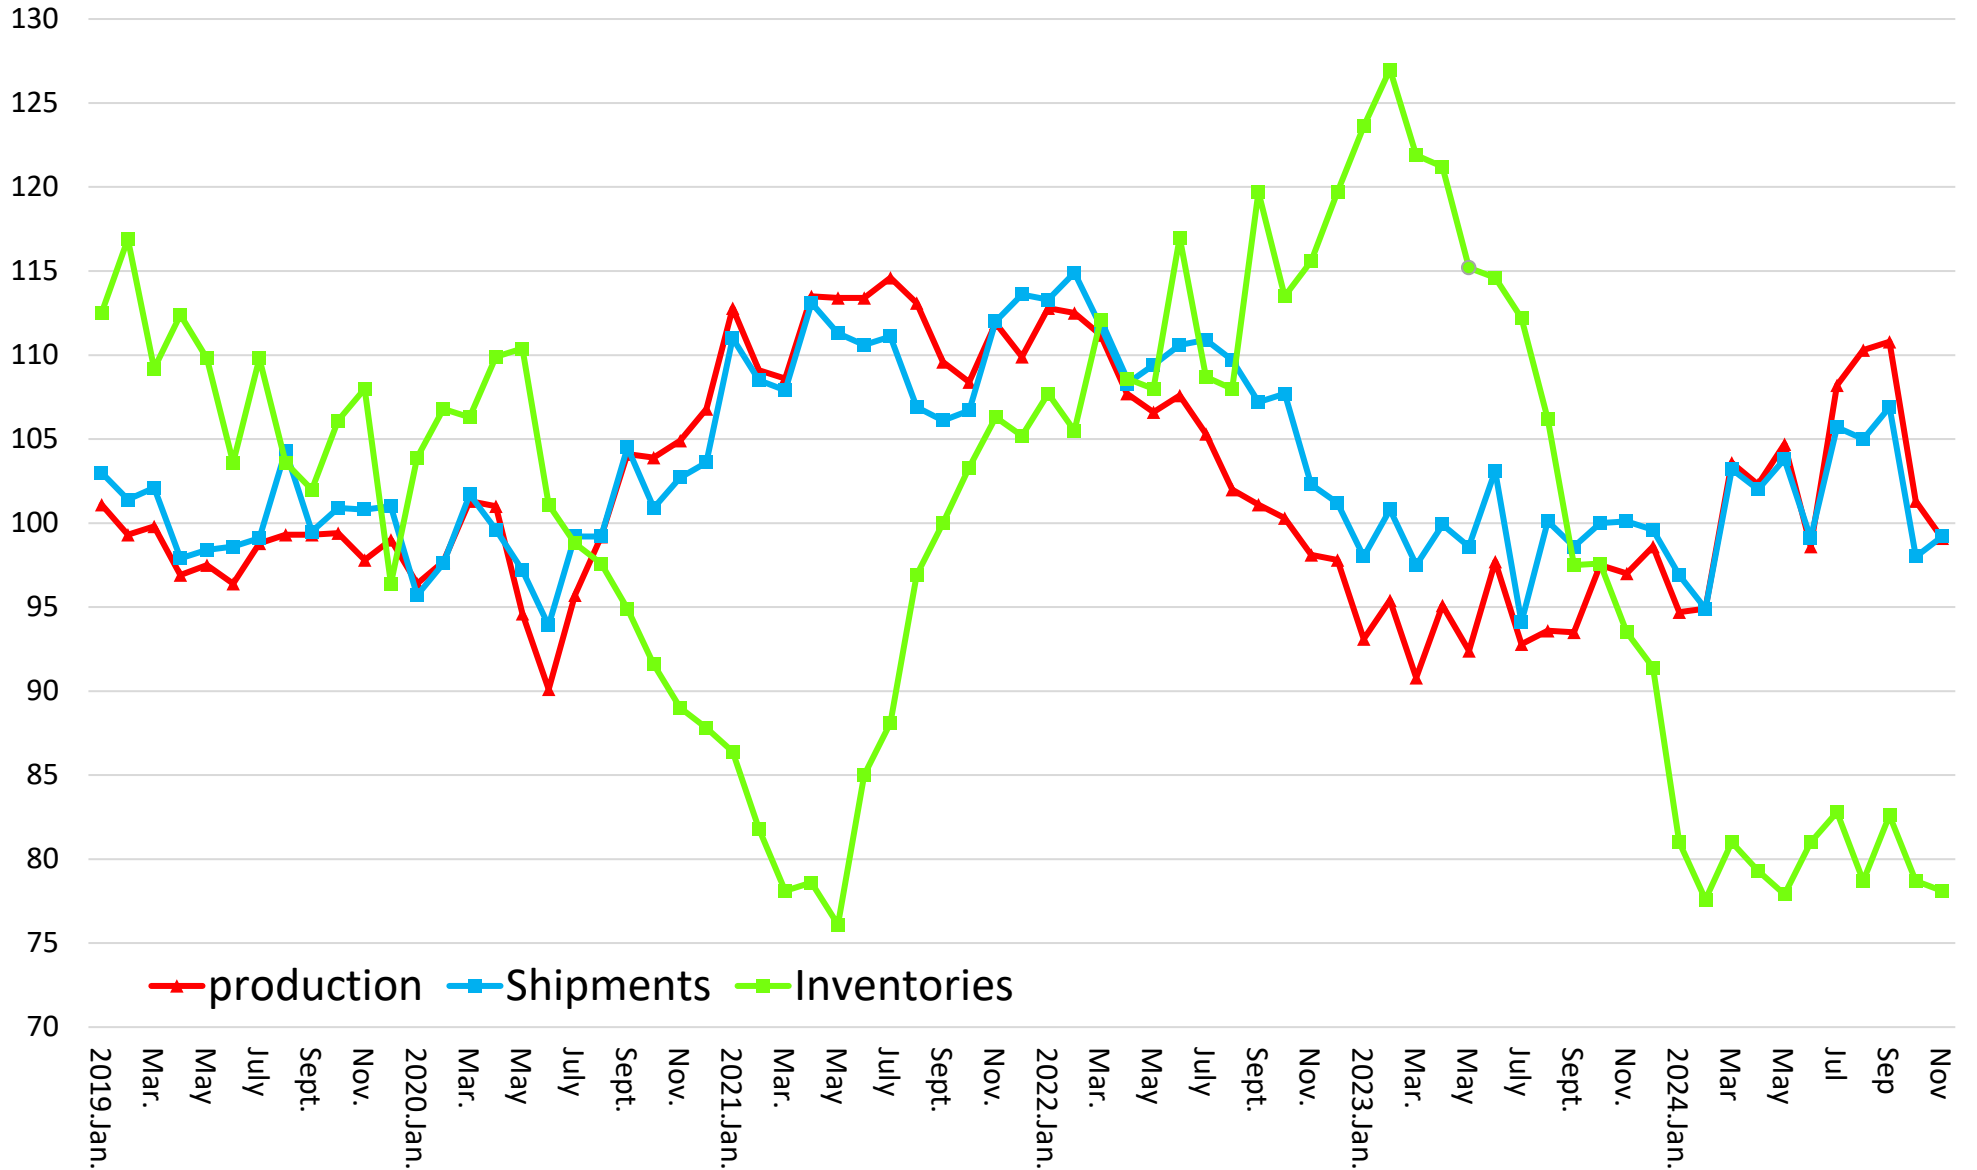

Production/Shipping/Inventory Index (Electronic parts and devices)

(Source : Minister of Economy, Trade and Industry Indices of Industrial Production index,2020= 100)